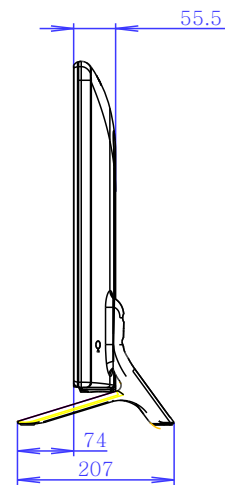

[32"Set Dimension]

- Applied Model : LY540S/LY340C/etc

- Unit:mm

SIZE A4  
SCALE 1/10  
DIM mm