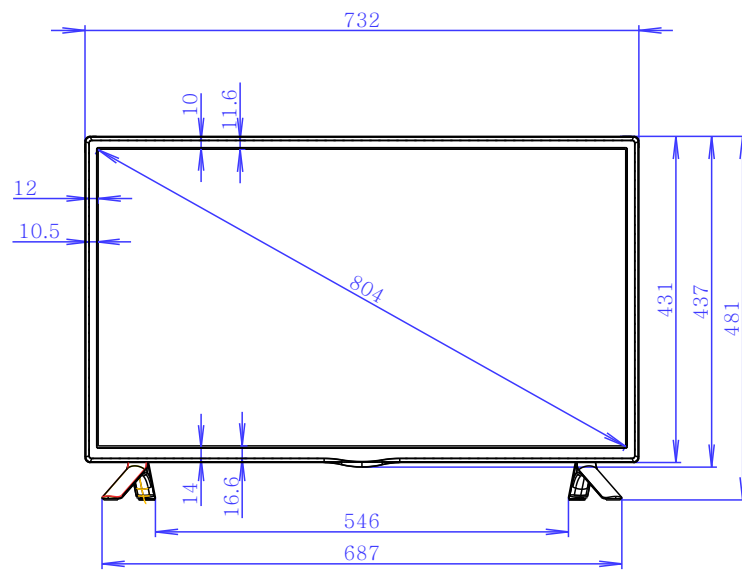

[32"Set Dimension]

- Applied Model : LY540S/LY340C/etc

- Unit:mm

SIZE A4  
SCALE 1/10  
DIM mm