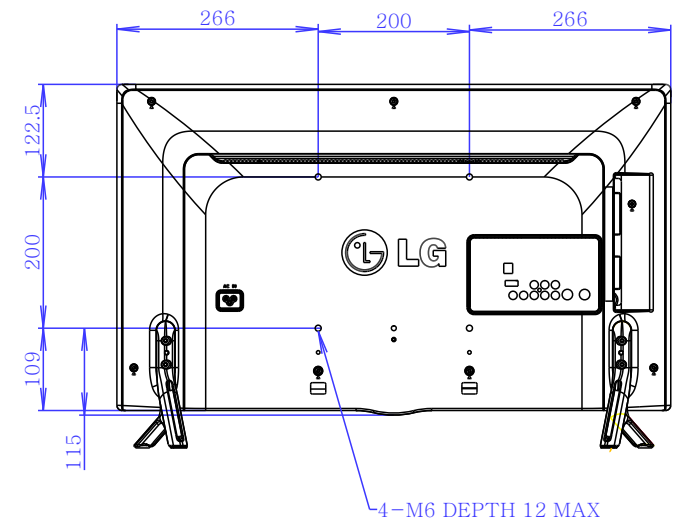

[32"Set Dimension]

- Applied Model : LY540S/LY340C/etc

- Unit:mm

SIZE A4  
SCALE 1/10  
DIM mm